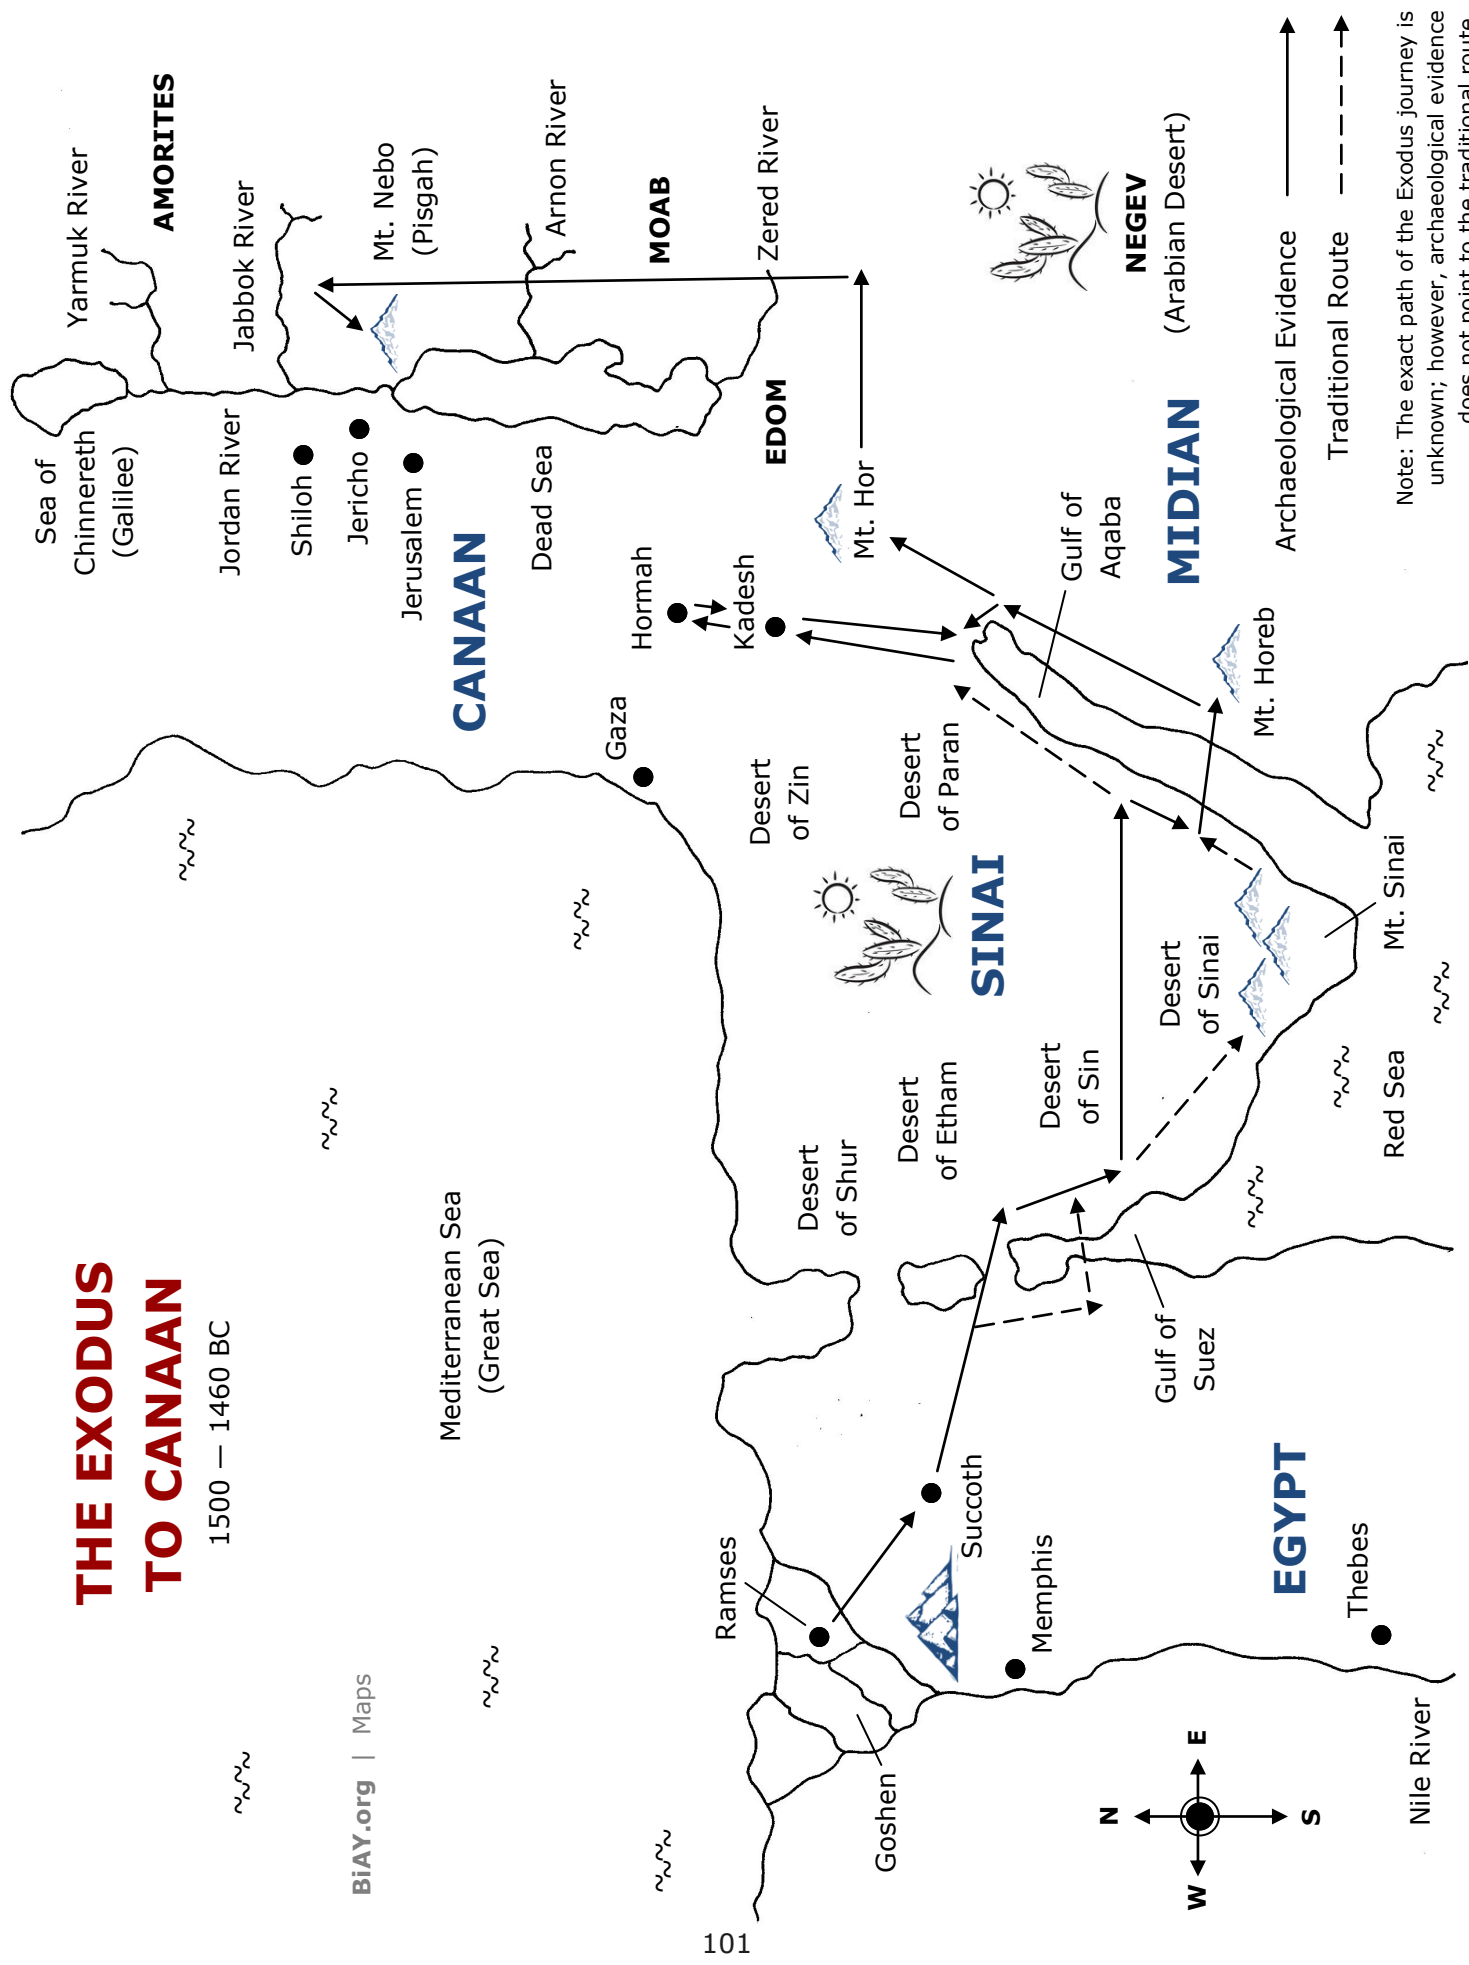

THE EXODUS TO CANAAN

1500 — 1460 BC

BiAY.org | Maps

Archaeological Evidence ———→
 Traditional Route - - - - -→

Note: The exact path of the Exodus journey is unknown; however, archaeological evidence does not point to the traditional route.