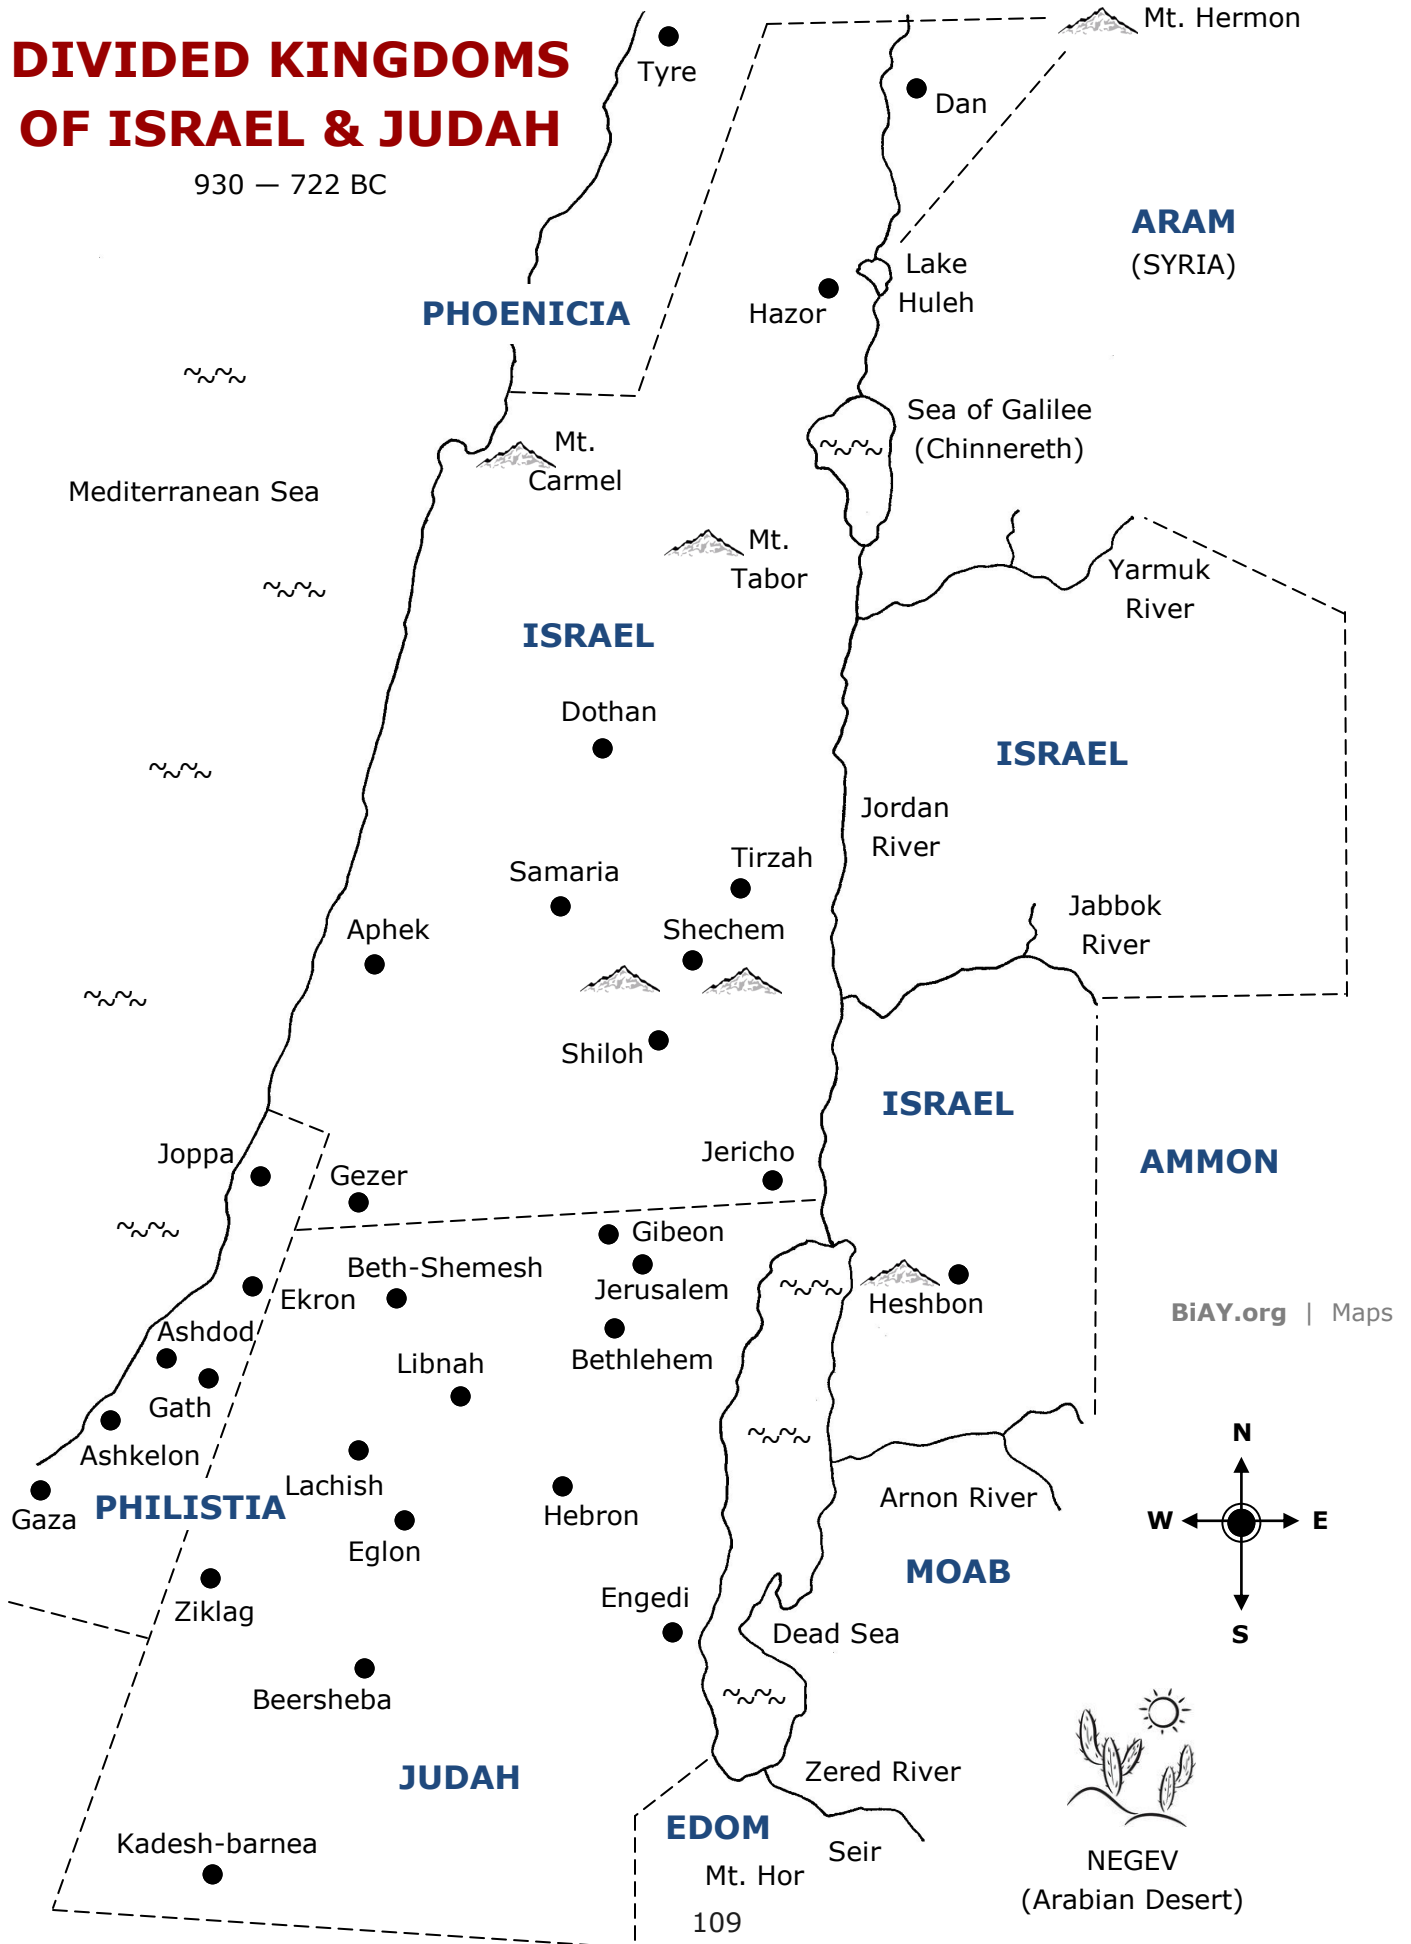

DIVIDED KINGDOMS OF ISRAEL & JUDAH

930 — 722 BC

BiAY.org | Maps

NEGEV
(Arabian Desert)